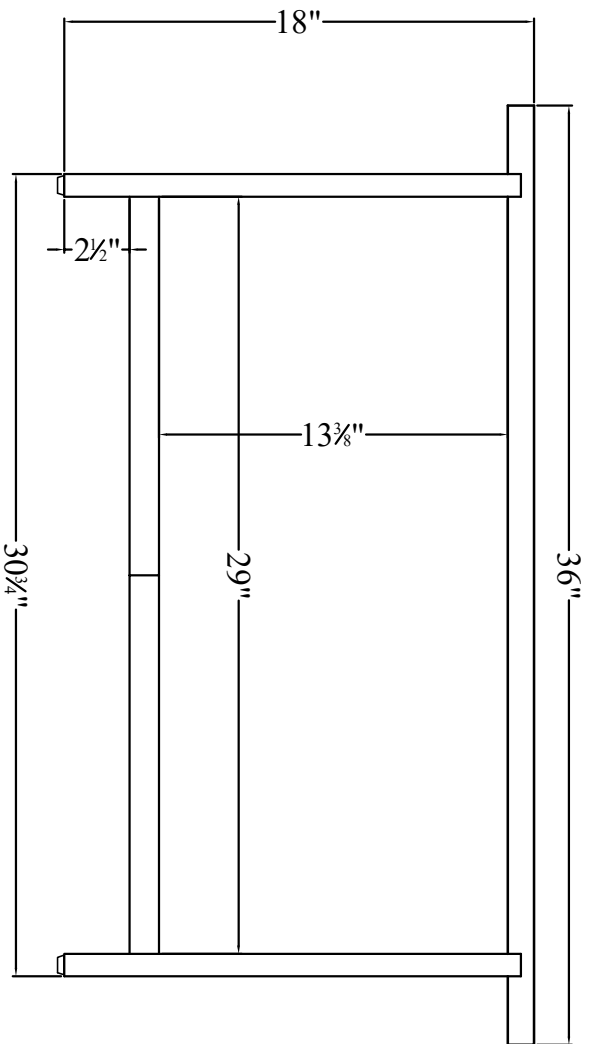

FRONT VIEW

SIDE VIEW

AWREI1320 36" COFFEE TABLE