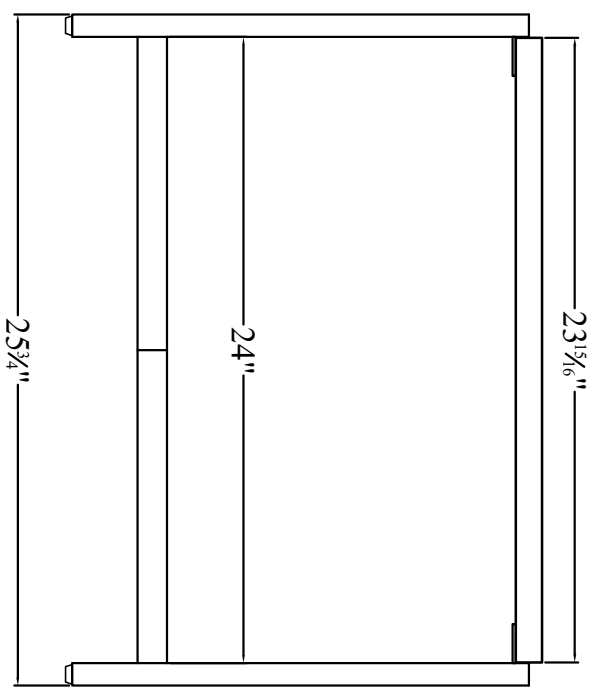

FRONT VIEW

SIDE VIEW

AWREI1320 36" COFFEE TABLE